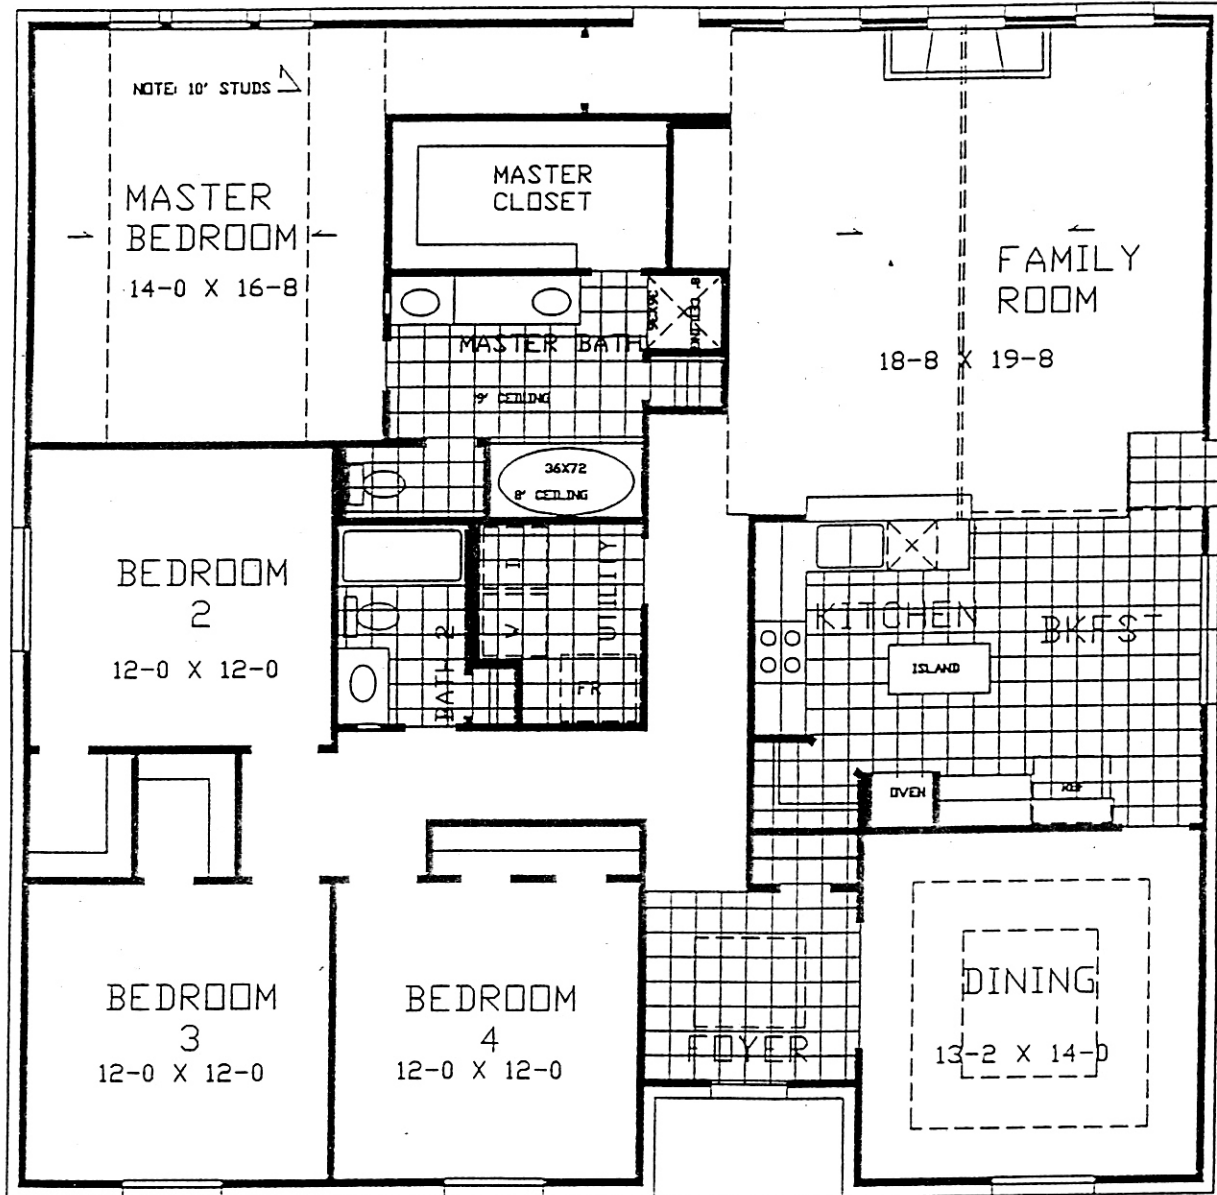

Cervelle Homes

Plan 257

2276 Sq. Ft.

257 PLAN
2276 SQ. FT.