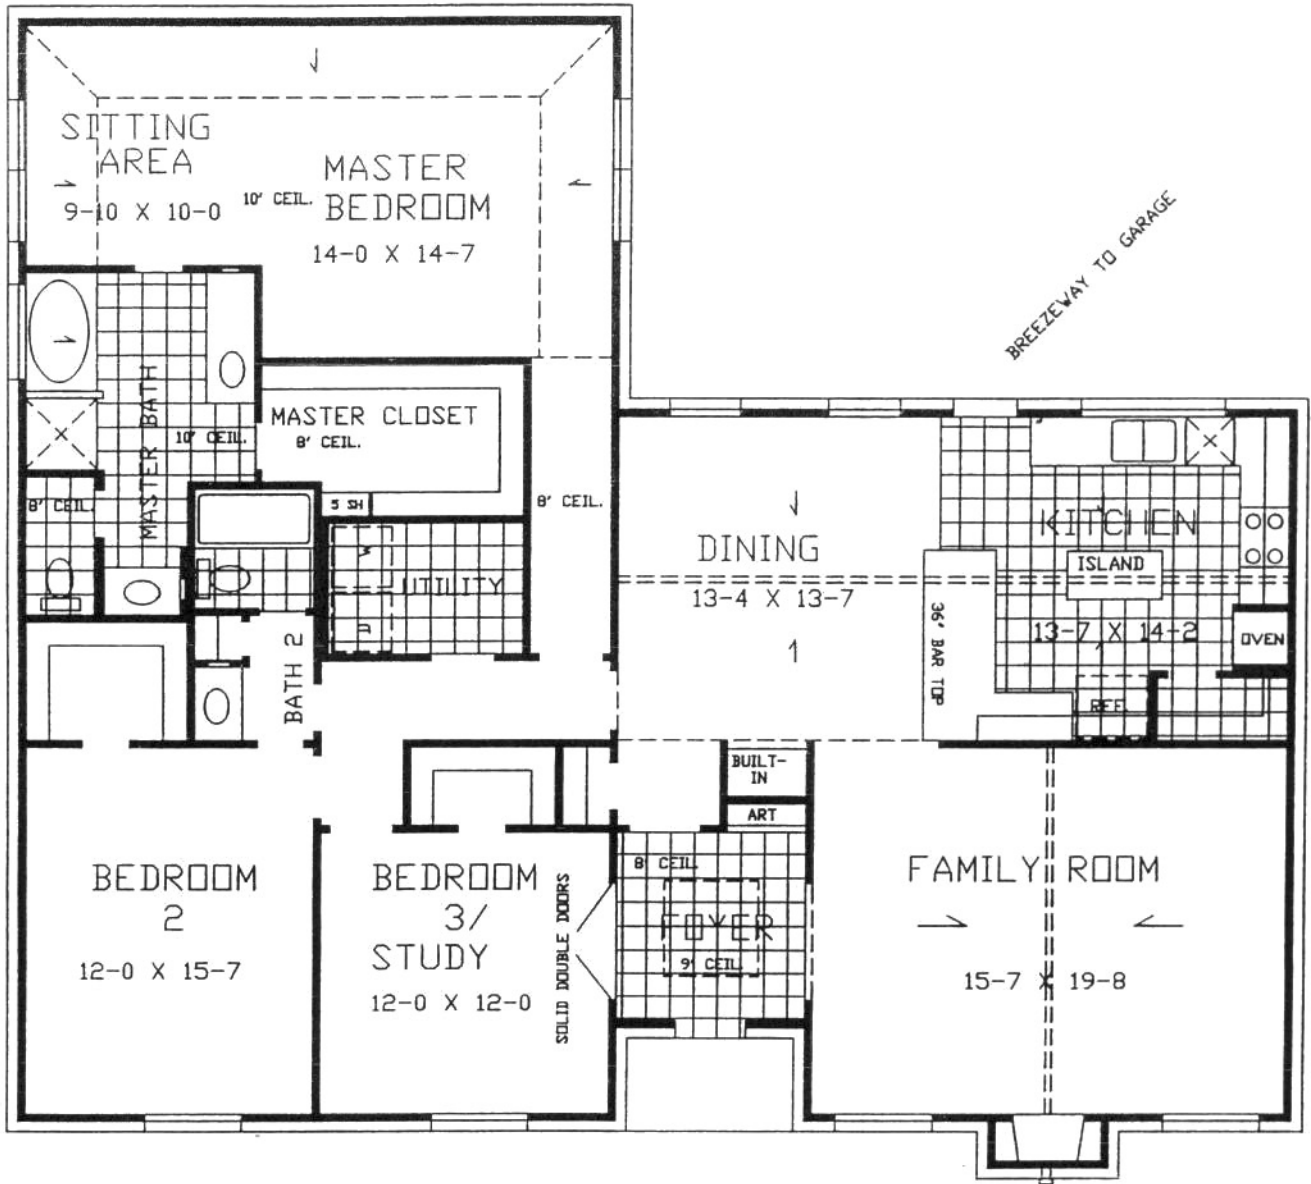

*Cervelle Homes*  
*Plan 319*  
*2089 Sq. Ft.*

319 PLAN  
 2089 SQ. FT.