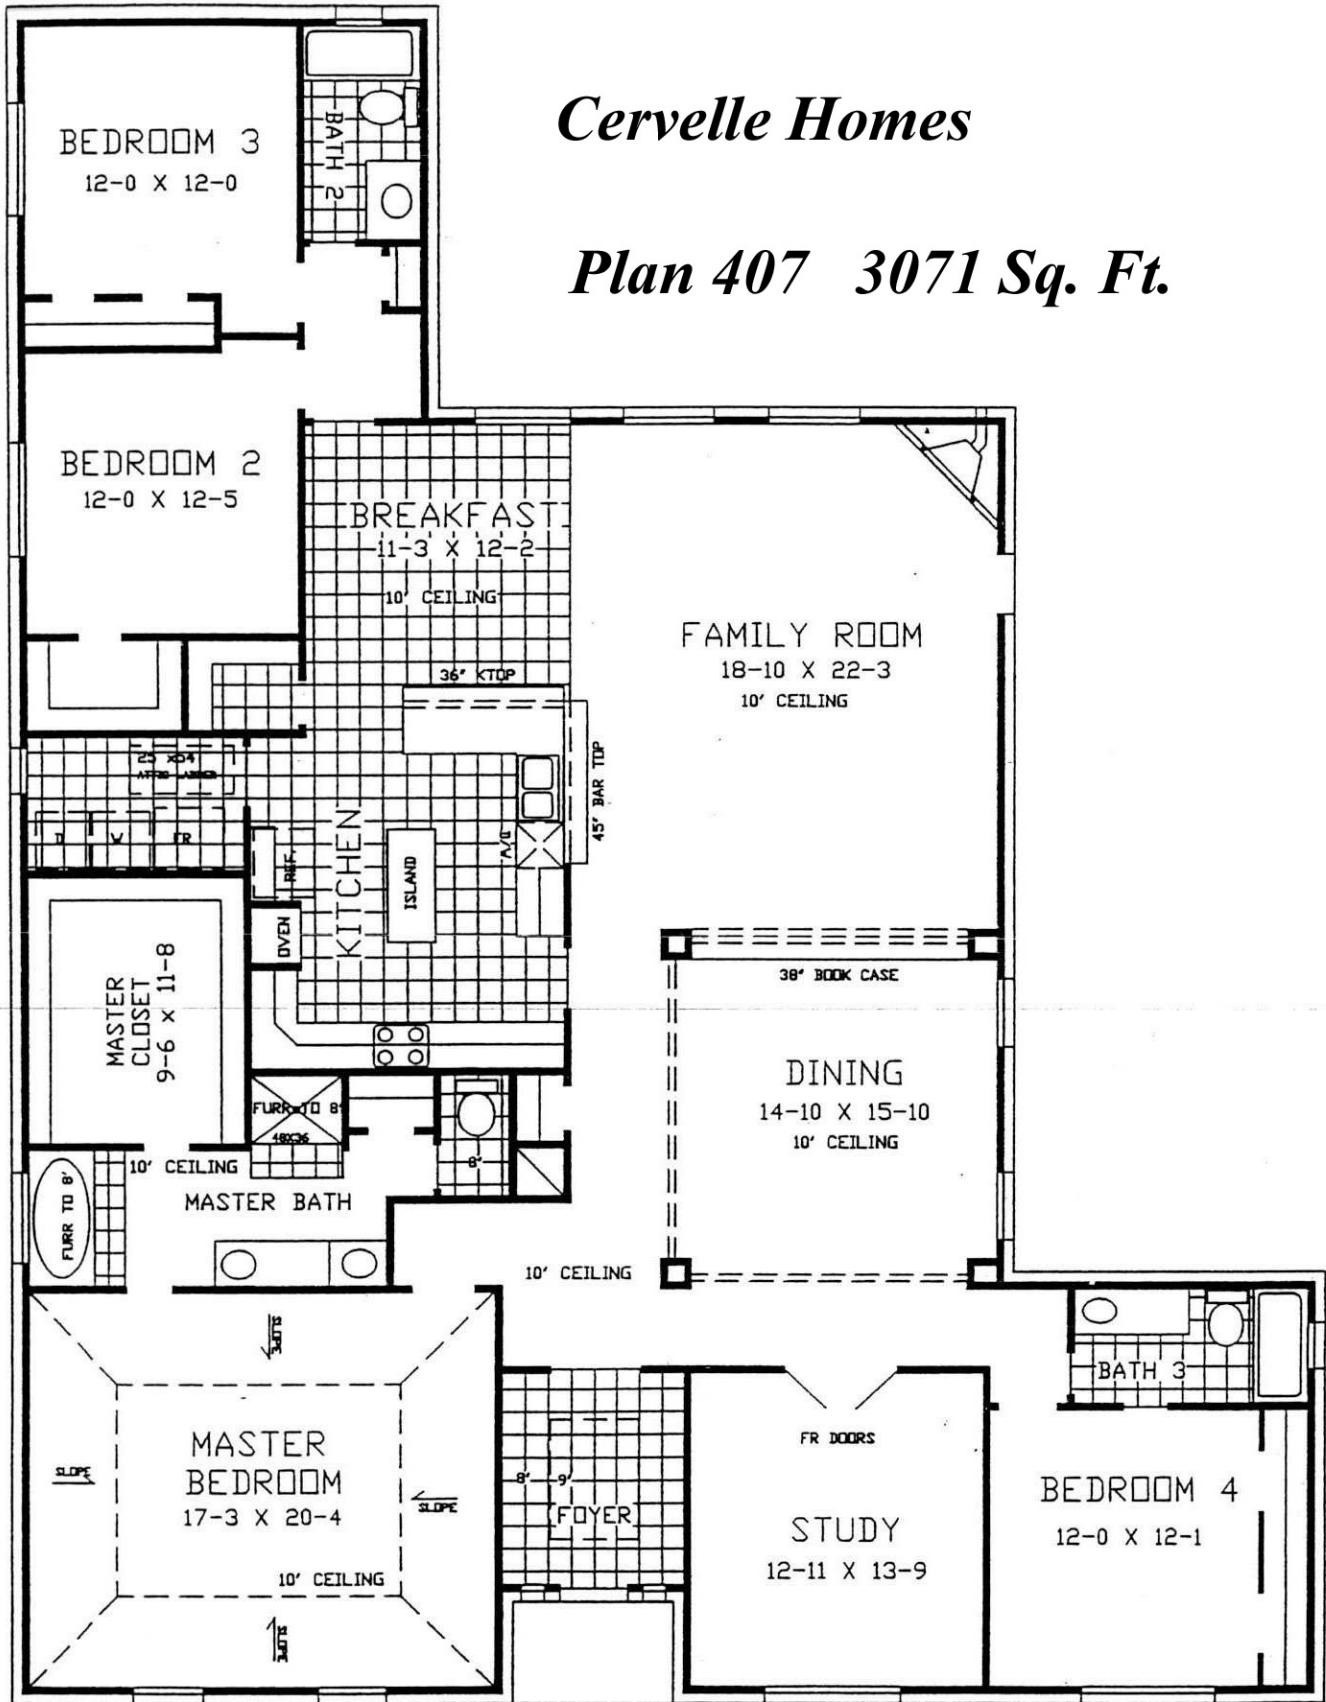

Cervelle Homes

Plan 407 3071 Sq. Ft.

407 PLAN
3071 SQ. FT.