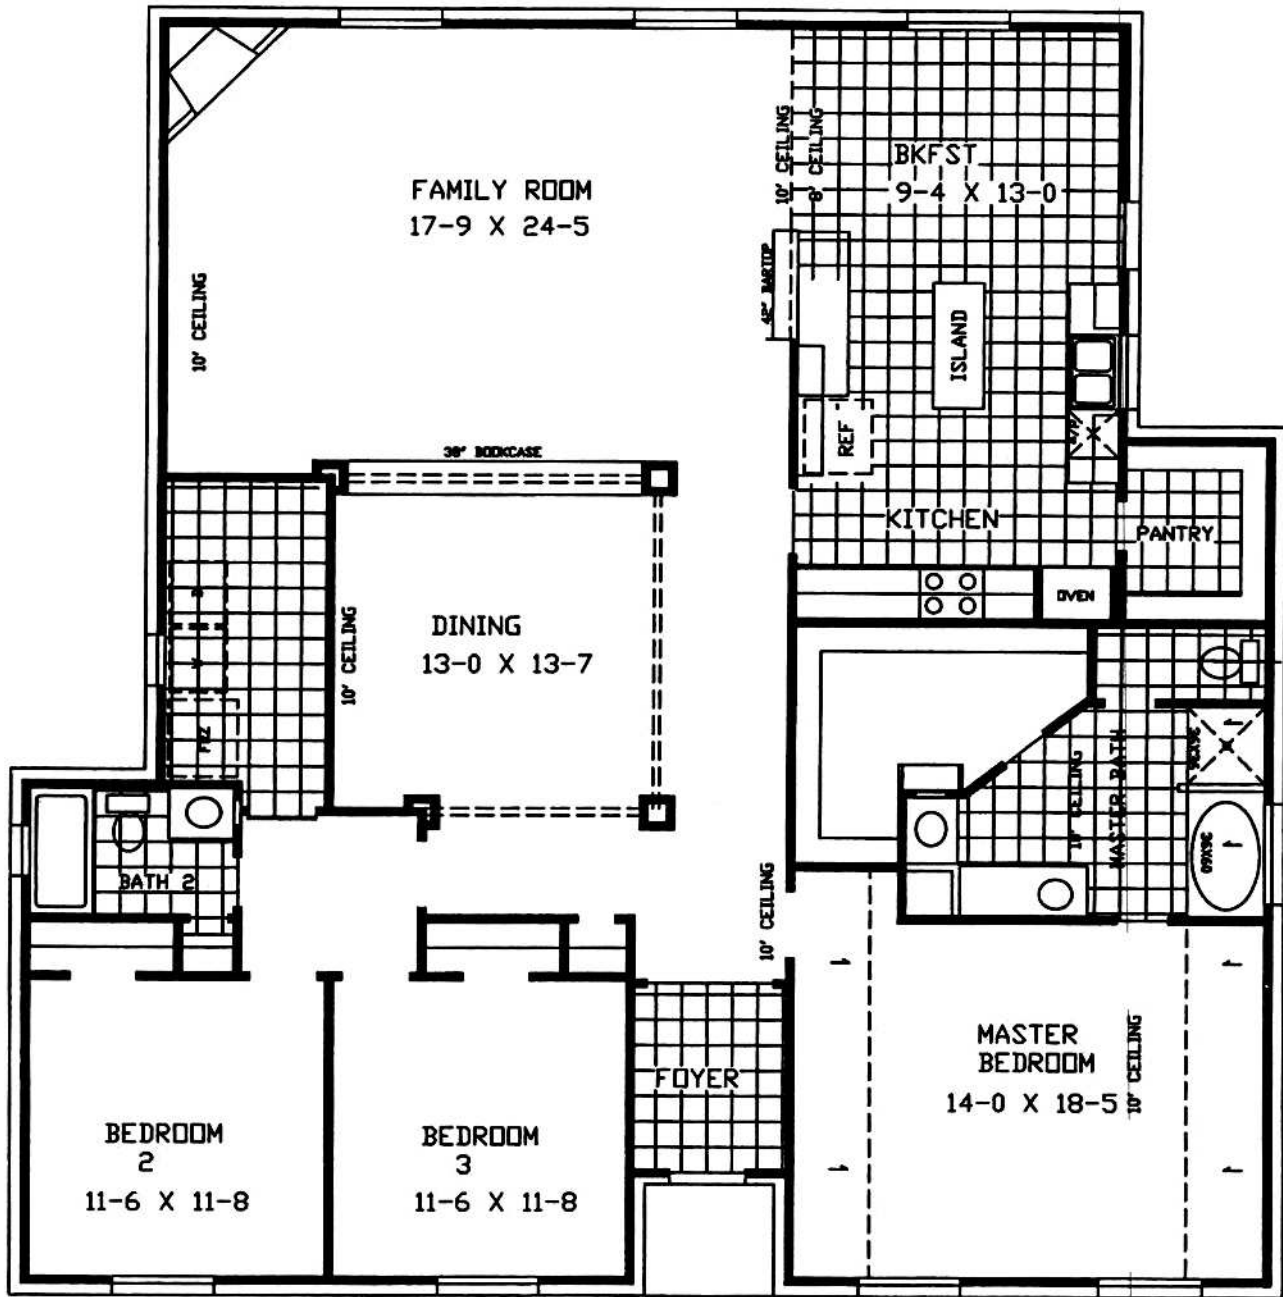

*Cervelle Homes*

*Plan 218*

*2266 sq. ft.*

218 PLAN

2266 SQ. FT.