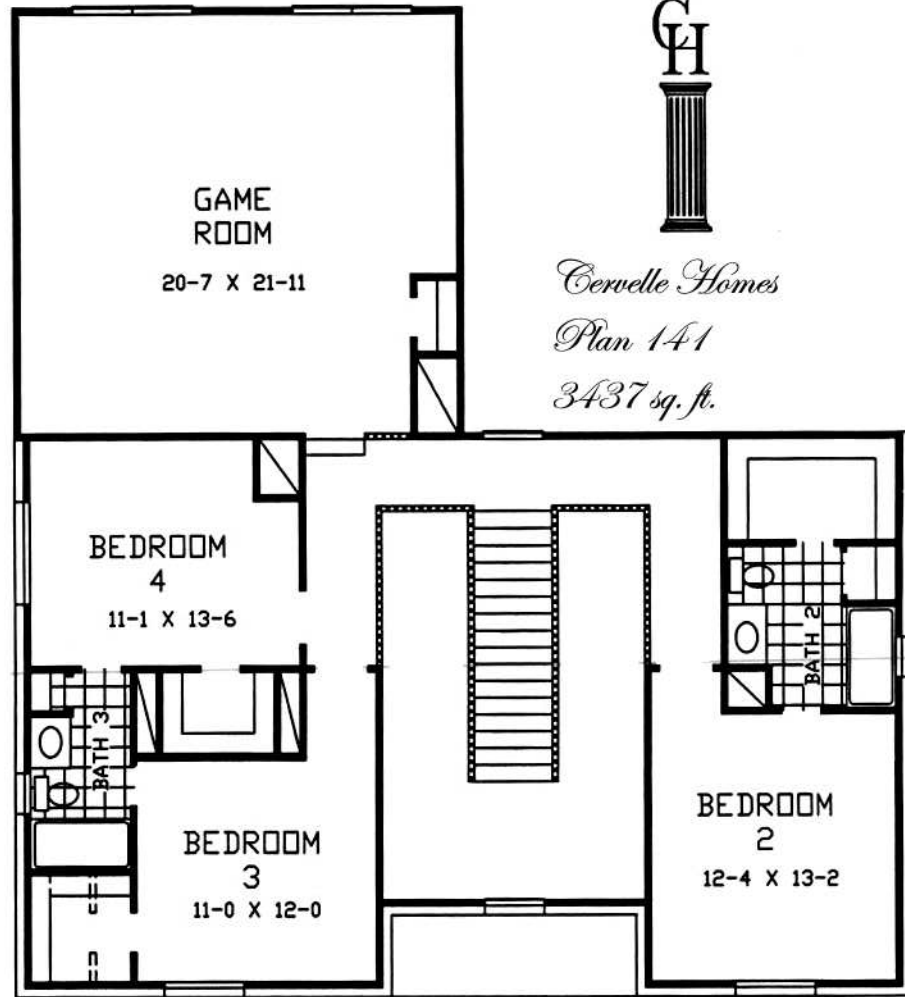

141 PLAN

3437 SQ.FT.

SECOND FLOOR
8' CEILINGS

Cervelle Homes
Plan 141
3437 sq. ft.