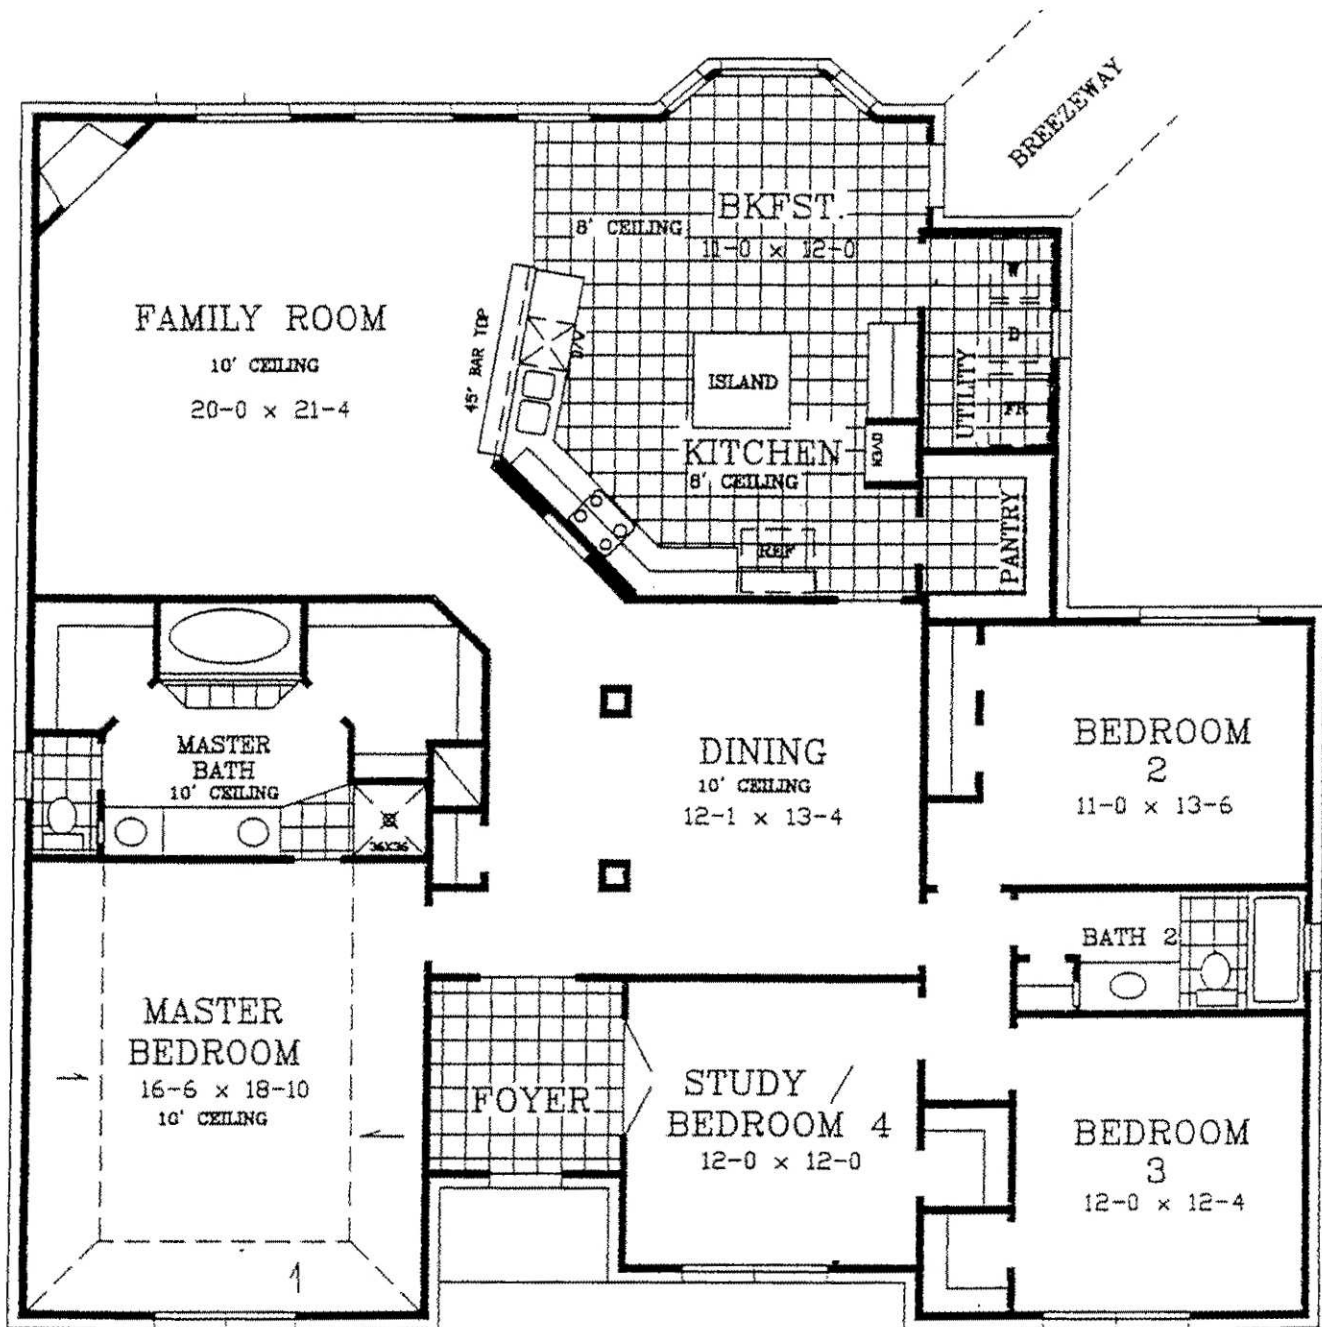

*Cervelle Homes*

Plan 322

2727 Sq. Ft.

322.5 PLAN

2525 SQ. FT.